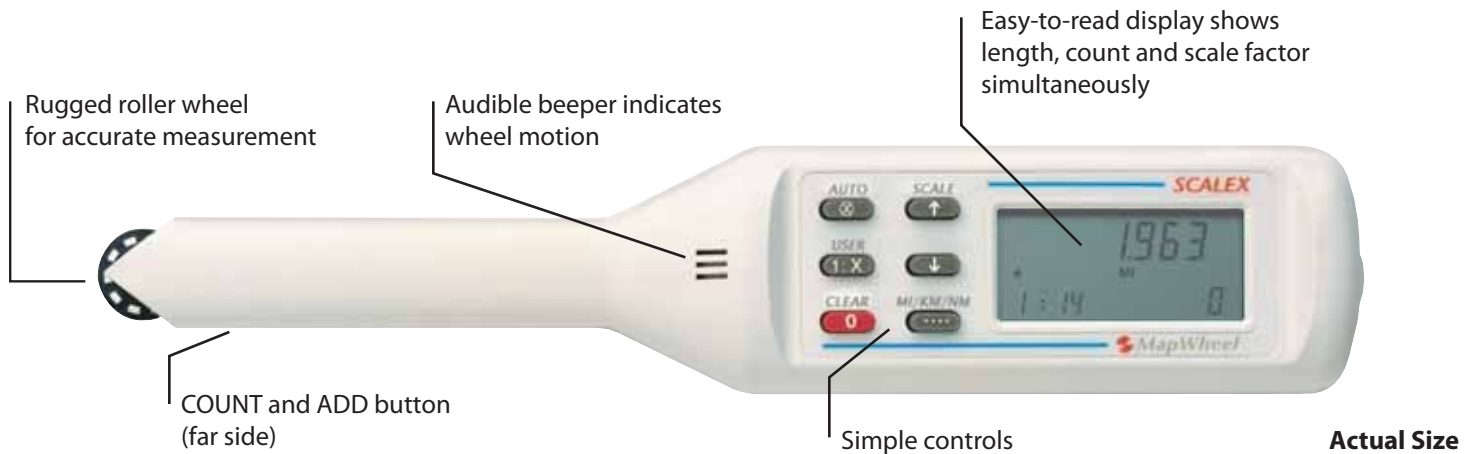

MapWheel™

Measure maps the fast, accurate way with the Scalex MapWheel™. Here is the perfect tool specifically for taking scaled measurements from maps. Just select the built-in scale factor to match the map and roll the MapWheel. The measurement is displayed instantly.

- 19 built-in user scale factors including all common map scales
- Measures in miles, kilometers and nautical miles
- Counter and adder buttons on probe tip let you count stops made or add fixed destination lengths as you measure
- Calculate auto-scale factor from reduced, enlarged or odd-scale maps
- Create, store and retrieve user scale factors
- Clear, audible tone indicates wheel movement
- Easy-to-read liquid crystal display shows length, count and scale factor simultaneously
- Automatic shut-off assures long battery life
- Low battery indicator
- One year limited warranty

SPECIFICATIONS

Accuracy: 0.25%
Batteries: 2 x AAA (included)

Also available:

Hard Plastic Protective Case